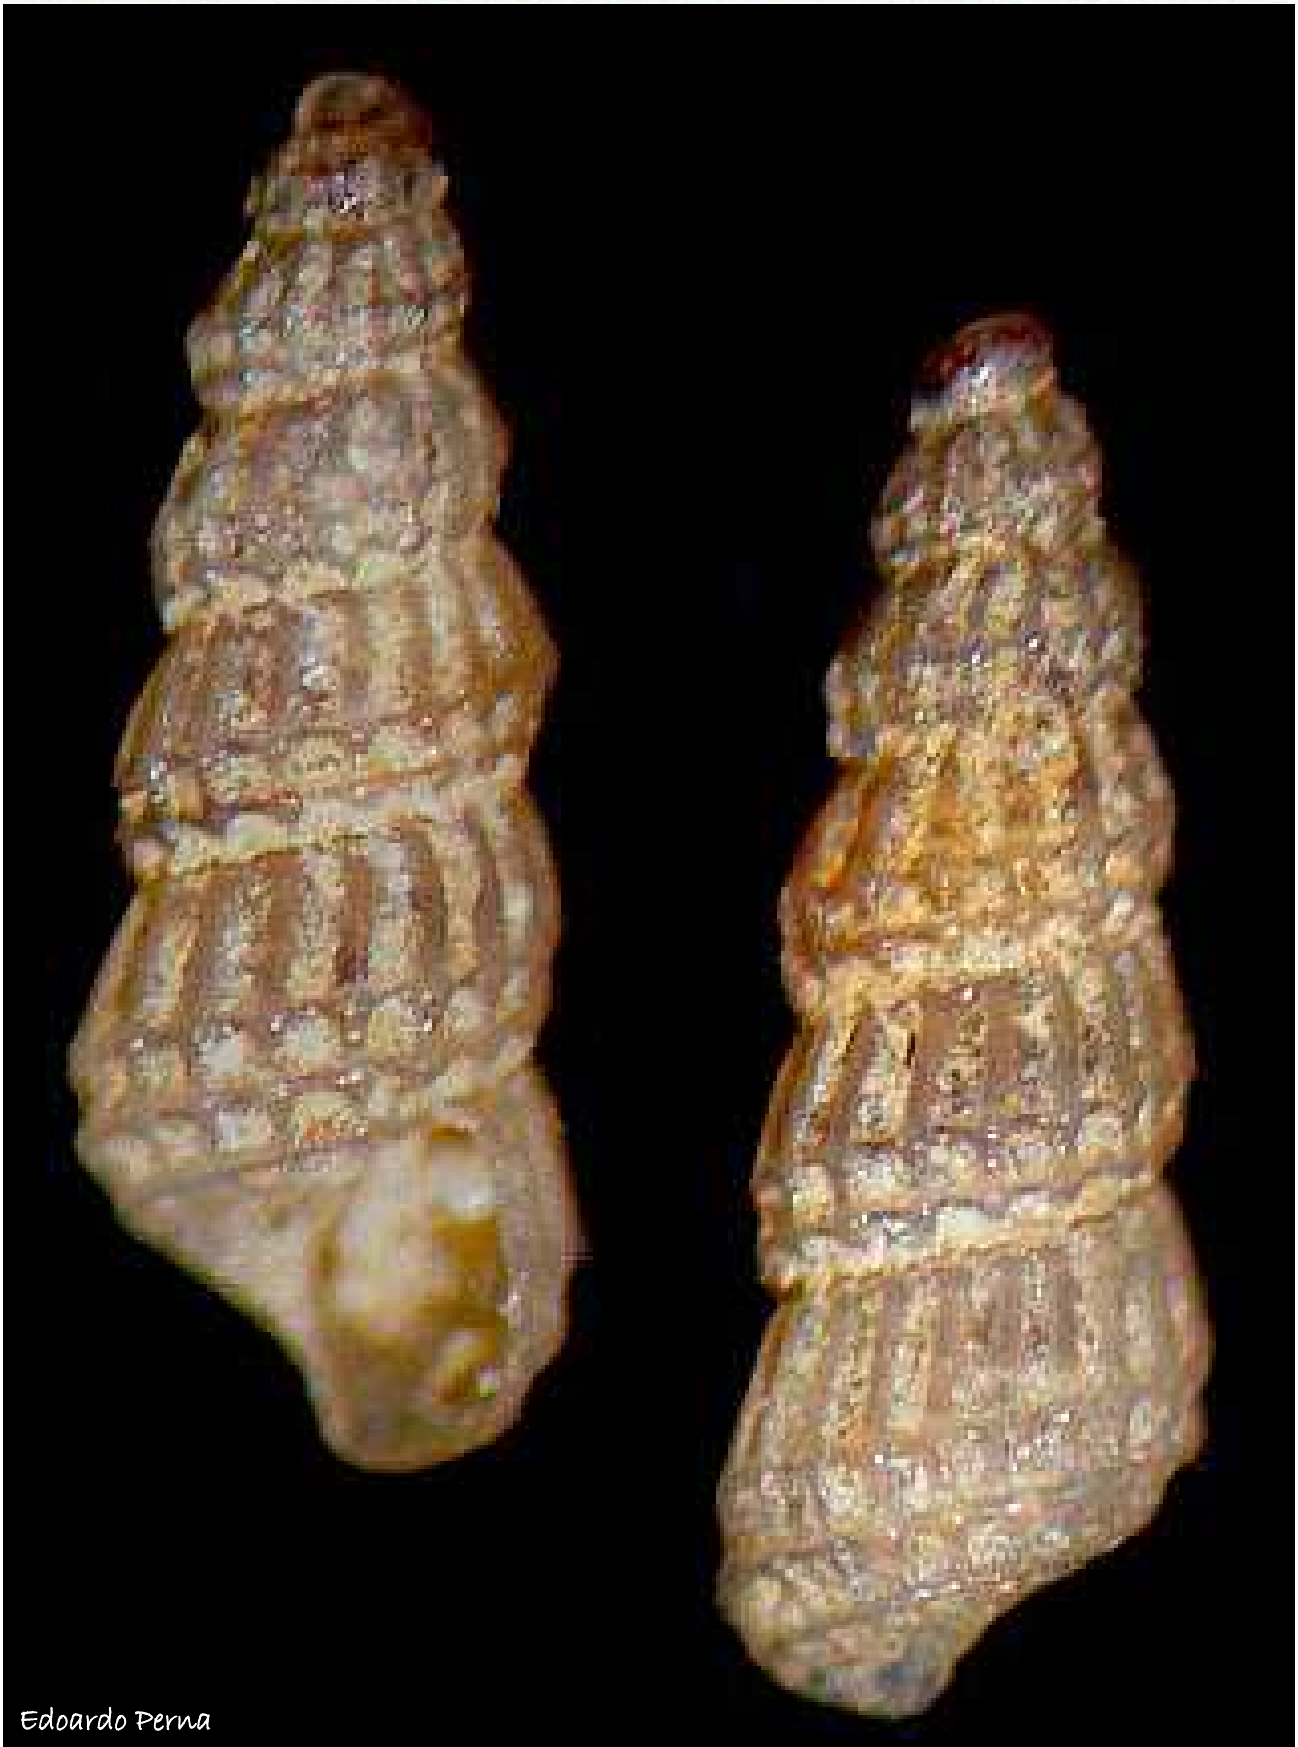

This work is part of the International Teaching Malacology Project and is dedicated to educational activities. It has therefore not for profit and may not be sold or used for commercial purposes .

We owe thanks to all those from whom we took some photos. These were used exclusively for educational purposes within the project and meet the requirements in terms of scientific , educational and not for profit usage. The images used remain the property of the authors and for this purpose on the images of the photographic database of the project is written their name. In this work, are written only the names different by the authors of this volume.

Edoardo Perna

Tragula fenestrata (A. Adams, 1860)

Edoardo Perna

***Spiralinella incerta* (Milaschewitsch, 1916)**

Edoardo Perna

Syrnola fasciata Jickeli, 1882

Ennio Squizzato

Tiberia minuscula (Monterosato, 1880)